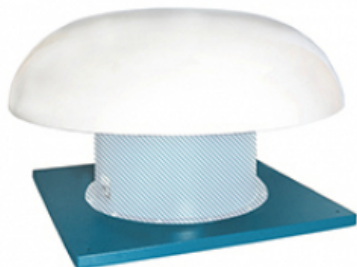

## KIT ARF 90 ( )

#### AXIAL ROOF FAN KIT

Set to install long cased axial fans on the roof : LCAP, LCA ...

It is composed by a roof cowl made of reinforced fiberglass, a roof base support and bird protection guard with powder finishing coat.

#### Dimensions (mm)

B	518.5	D	50	F	1580	G	1250	H	950
T	14								